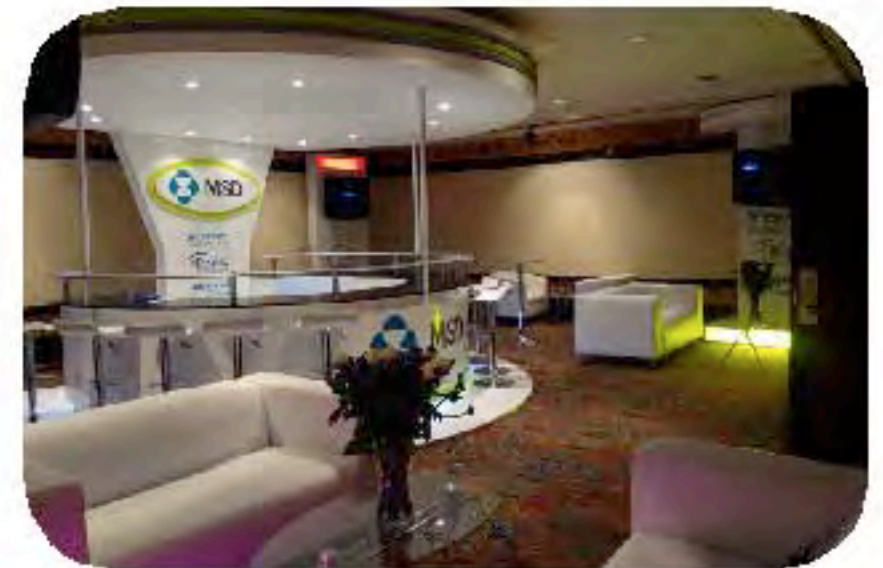

Suzuki - EXSA, Best Stand 2011, Outdoor Pavilion

 THE EXHIBITIONIST
Dedicated to *Design*

Suzuki - JHB Int Motor Show 2011

Boogertman + Partners
Architects

Paragon Group

ERIS

McCormick

MSD