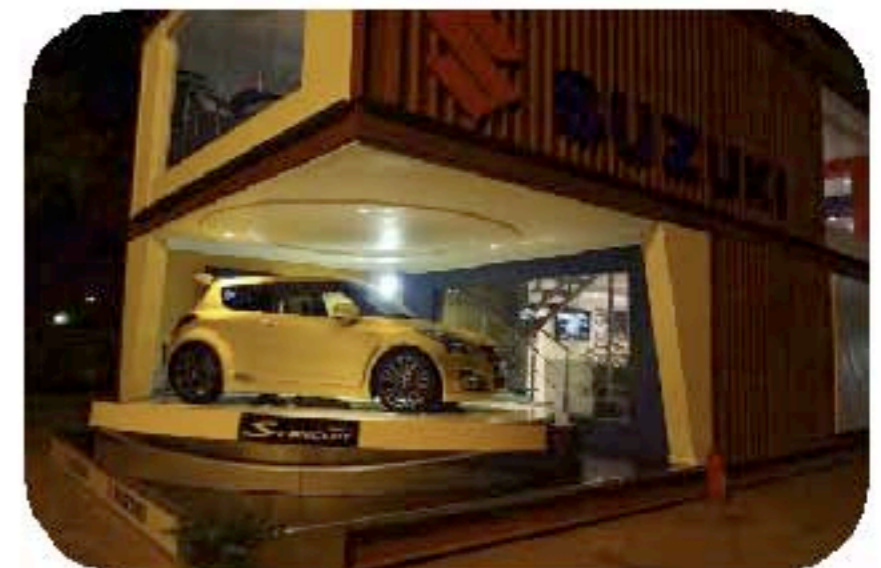

Suzuki - EXSA, Best Stand 2011, Outdoor Pavilion

 THE EXHIBITIONIST
Dedicated to *Design*

Suzuki - JHB Int Motor Show 2011

Boogertman + Partners
Architects

Paragon Group

ERIS

McCormick

MSD