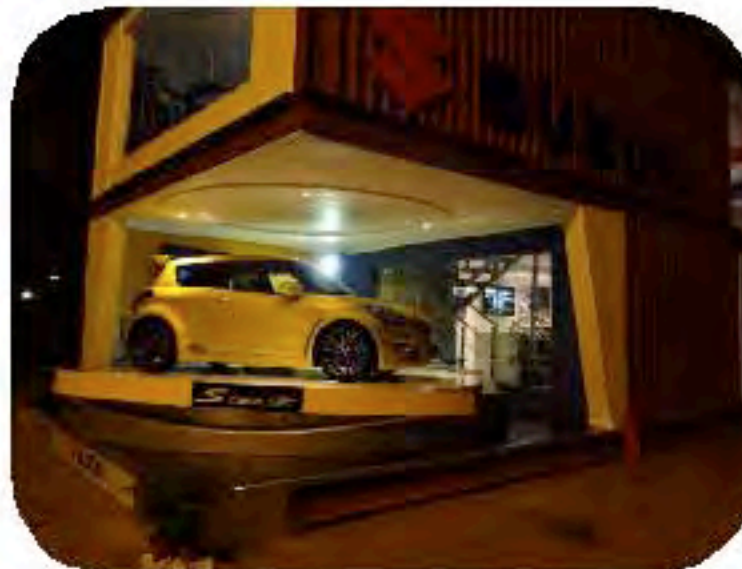

Suzuki - EXSA, Best Stand 2011, Outdoor Pavilion

 THE EXHIBITIONIST
Dedicated to *Design*

Suzuki - JHB Int Motor Show 2011

Boogertman + Partners
Architects

Paragon Group

ERIS

McCormick

MSD