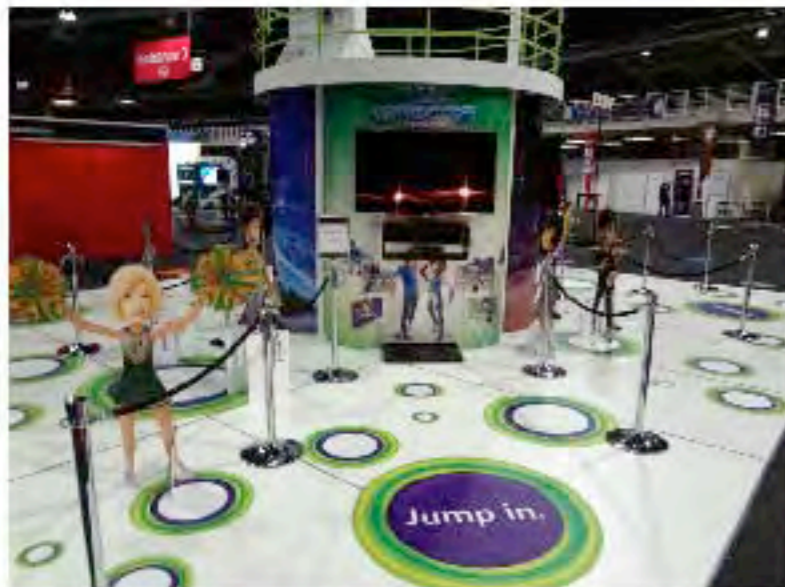

Rage 2011 - Penquin

Samsung
XBOX