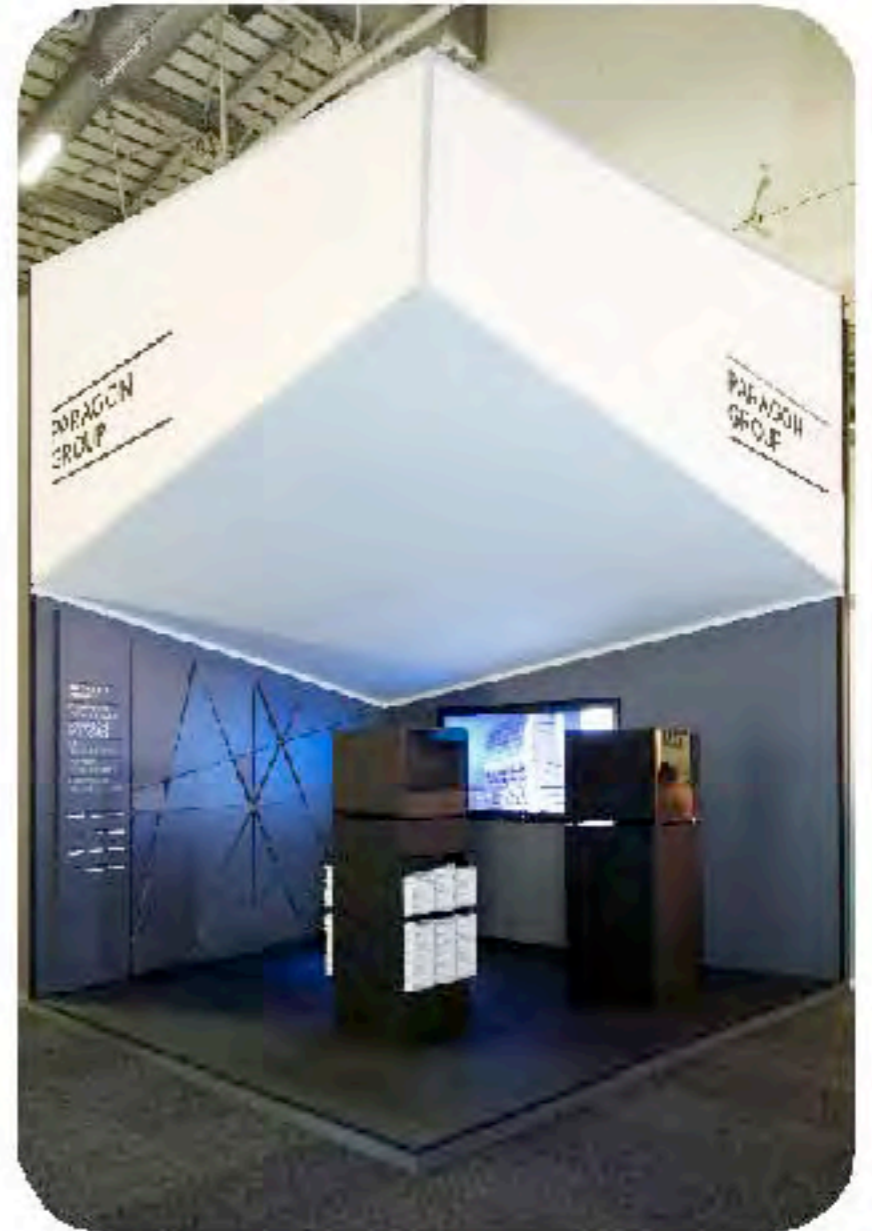

Suzuki - EXSA, Best Stand 2011, Outdoor Pavilion

 THE EXHIBITIONIST
Dedicated to *Design*

Suzuki - JHB Int Motor Show 2011

Boogertman + Partners
Architects

Paragon Group

ERIS

McCormick

MSD